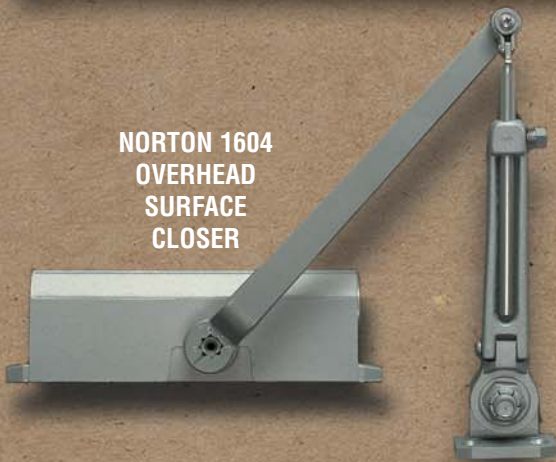

VISTAWALL
ARCHITECTURAL PRODUCTS

Headquarters

P.O. Box 629, Terrell, TX 75160
972-551-6100
www.vistawall.com

PB-21 PUSH BAR

CONCEALED ROD PANIC DEVICE

RIM PANIC DEVICE

NORTON 1604
OVERHEAD
SURFACE
CLOSER

LCN 2030 OVERHEAD CONCEALED
CLOSER WITH OFFSET ARM ASSEMBLY

STANDARD OVERHEAD
CONCEALED CLOSER

ADAMS-RITE 1850
MS HOOKBOLT LOCK
AND FP-1 FACE PLATE

CY-3
THUMB
TURN AND
CY-1
CYLINDER

PH-21
OFFSET
PANIC PULL

PH-20
STANDARD PULL
HANDLE

BH-1
BUTT
HINGE

OP-11
INTERMEDIATE
PIVOT