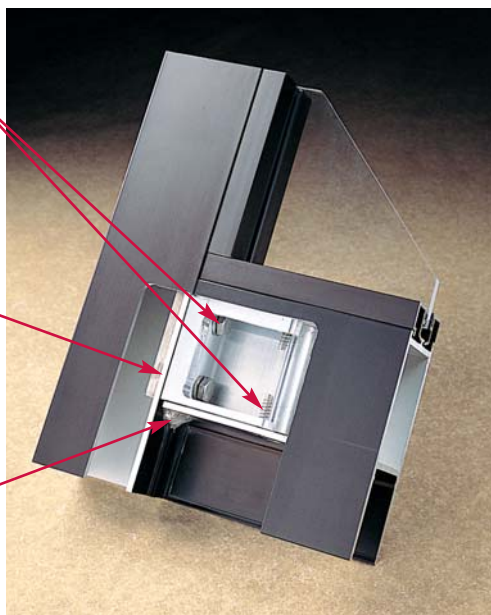

Standard Entrances

Mechanically Fastened Shear Block

Heavy Duty Backup Plate

Welded Corner Connection

Vistawall offers standard narrow, medium and wide stile entrances to meet a wide range of traffic requirements. All standard Vistawall entrances (3'-0" wide) are ADA compliant and have built-in features that include:

- Maximum security hook bolt locks
- 1" diameter push/pulls
- Adjustable astragal with dual weathering on pairs of doors
- Mechanically fastened shear blocks and welded corner construction

2 5/8" (66.7mm)

Series 212 – Narrow Stile

- Adaptable to virtually all hardware
- 4" to 10" one piece bottom rail options

4 1/4" (107.9 mm)

Series 375 – Medium Stile

- Glass stops with bulb gaskets
- 1/4", 3/8" 5/8" and 1" glazing options
- Adaptable to meet local building codes
- Limited lifetime warranty

5 1/2" (139.7 mm)

Series 500 – Wide Stile

Vistawall entrances are durable and virtually maintenance free. Vistawall also offers a complete line of custom, specialty and all glass entrances. For more information on how Vistawall can meet or exceed your design ideas, call your local sales representative or contact the customer service department in Terrell, Texas.